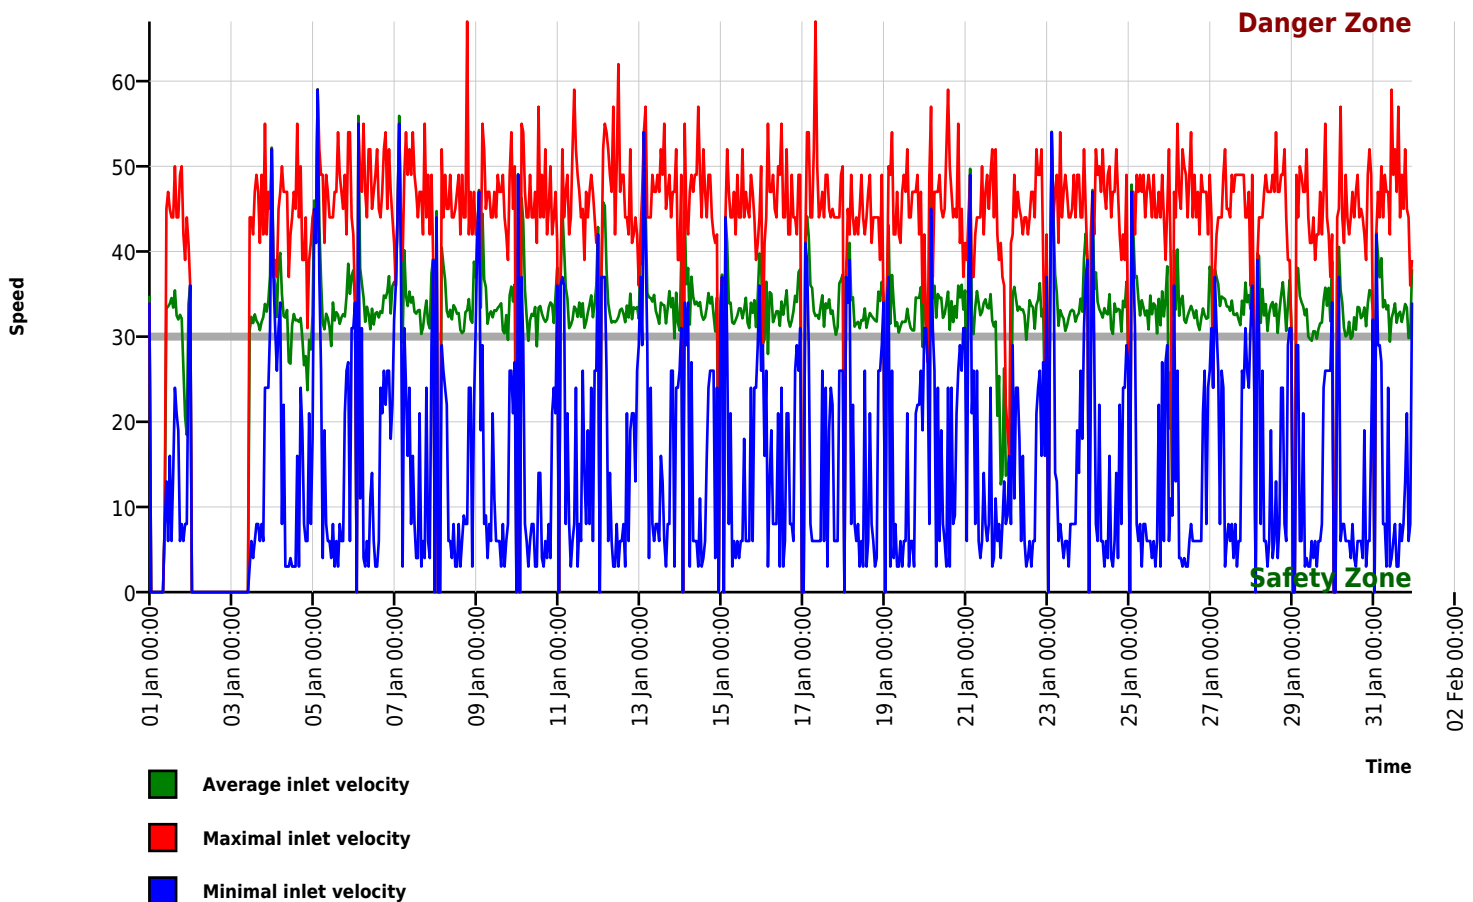

Author

Institution Padbury Parish Council
Department
Street
Postal Code
City Padbury
Country United Kingdom
Contact Padbury Parish Council
Phone
E-Mail padburyparishcouncil@gmail.com

Padbury Parish Council

Built with **DataCollect Webreporter** version 1.0 at 30/03/2024 16:29:44

Site

Name PAD3 - Main St.
Dir. Oncoming (name)
Dir. Outgoing (name)
Posted Speed Limit
Comment
Device type **DSD**

Time Range

Start Date 01/01/2024 00:00
End Date 31/01/2024 23:59
Days Mo, Tu, We, Th, Fr, Sa, Su
Time Interval 60 minutes
Time Frame / Day 00:00 - 23:59

Speed Diagram (Direction Oncoming)