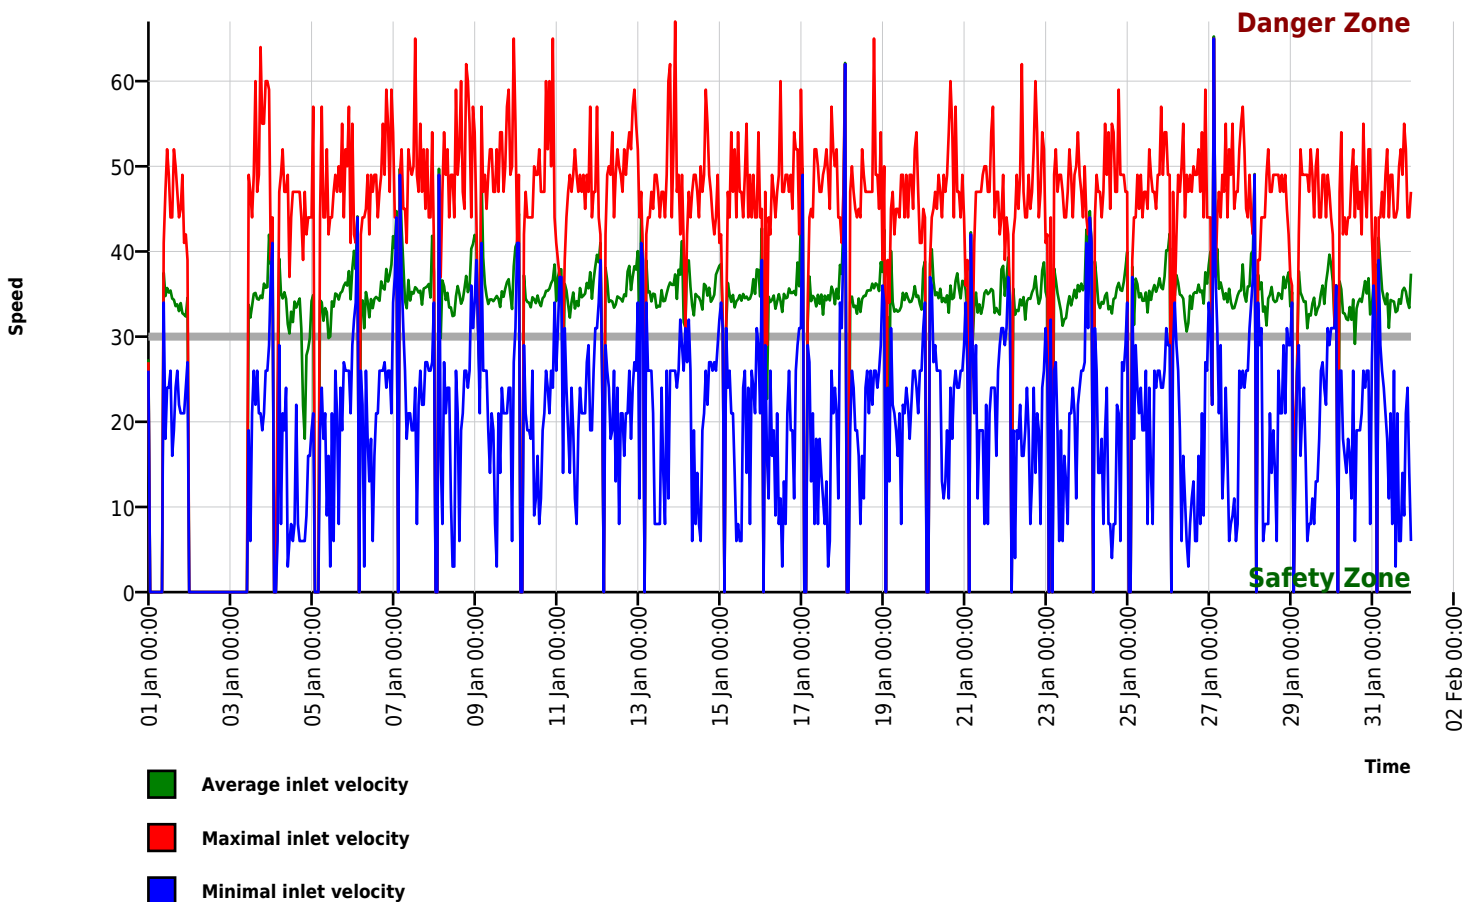

Author

Institution Padbury Parish Council
Department
Street
Postal Code
City Padbury
Country United Kingdom
Contact Padbury Parish Council
Phone
E-Mail padburyparishcouncil@gmail.com

Padbury Parish Council

Built with **DataCollect Webreporter** version 1.0 at 30/03/2024 16:29:45

Site

Name PAD3 - Main St.
Dir. Oncoming (name)
Dir. Outgoing (name)
Posted Speed Limit
Comment
Device type **DSD**

Time Range

Start Date 01/01/2024 00:00
End Date 31/01/2024 23:59
Days Mo, Tu, We, Th, Fr, Sa, Su
Time Interval 60 minutes
Time Frame / Day 00:00 - 23:59

Speed Diagram (Direction Outgoing)